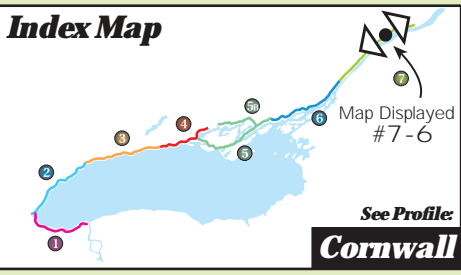

See map 7-5 for overview of Cornwall

Lamoureux Park

Summerstown

Legend / Légende

Waterfront Trail / Sentier riverain	Beach / Plage
On-road / Sur la route	Campground / Camping
Off-road / Hors route	Attraction / Attraction
Connection / Liaison	Marina / Marina
Alerts / Alertes	Parking / Stationnement
Distance / Distance (km)	Lookout / Vue panoramique
Other Connecting Trails / Autres sentiers de liaison	Shopping / Zone commerciale
Park, Natural Area / Parc, Espace naturel	Town Hall / Hôtel de ville
Cemetery / Cimetière	Information / Renseignements
Hospital / Hôpital	Washrooms / W.-C.

Waterfront Trail

Cartography & Design © 2009 **DUNMAP**
 1-888-539-MAPS www.dunmap.com
 Base map data © **mapmobility** corp.